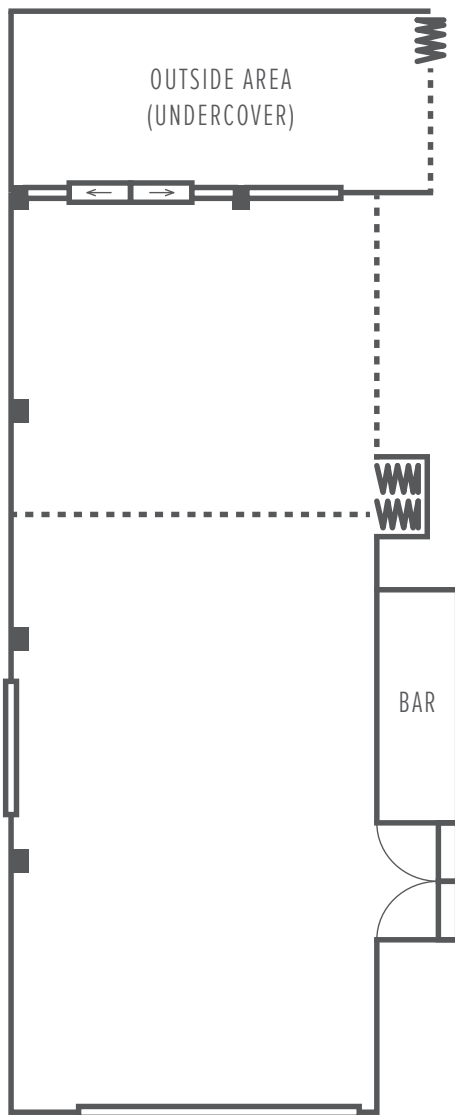

HIGHwater

Located on Level 1, Highwater is our largest space. The room is accessible via lift or stairs, and enjoys both parkland and waterfront views. Highwater leads out to our undercover Terrace, which can also be reserved to make the perfect alfresco function experience for your guests.

SPECIFICATIONS

288 square metres

Ceiling height 3.6 metres

Theatre style 180

Classroom 100

Cocktail 200

Banquet 140