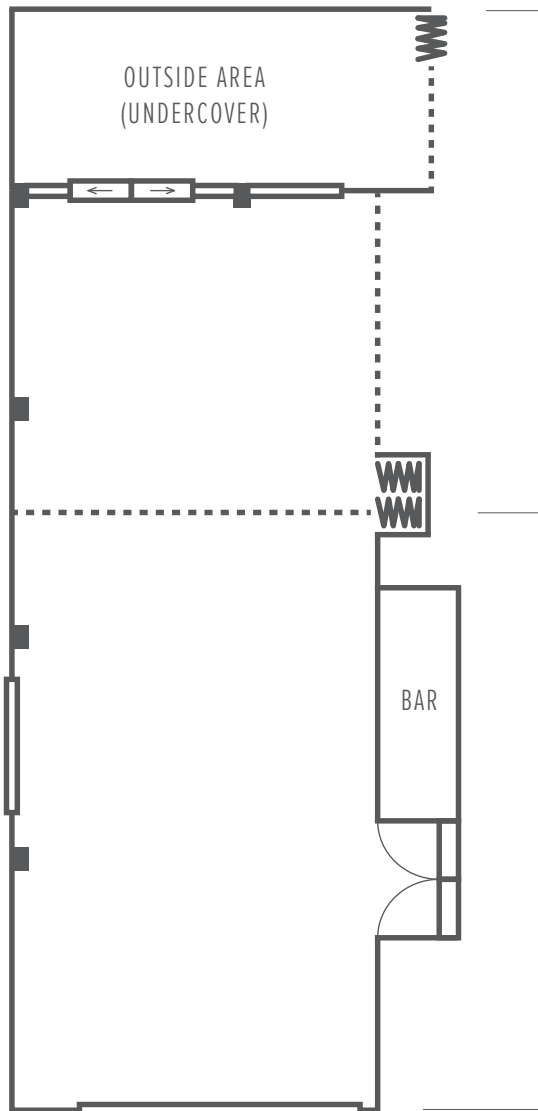

HIGHwater

Located on Level 1, Highwater is our largest space. The room is accessible via lift or stairs, and enjoys both parkland and waterfront views. Highwater leads out to our undercover Terrace, which can also be reserved to make the perfect alfresco function experience for your guests.

SPECIFICATIONS

- 288 square metres
- Ceiling height 3.6 metres
- Theatre style 180
- Classroom 100
- Cocktail 200
- Banquet 140