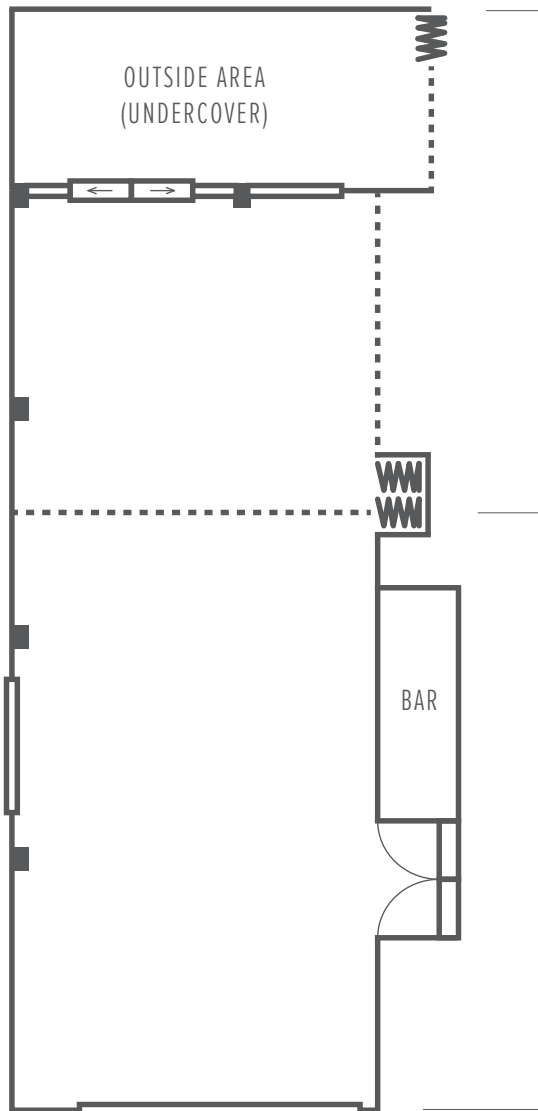

HIGHwater

Located on Level 1, Highwater is our largest space. The room is accessible via lift or stairs, and enjoys both parkland and waterfront views. Highwater leads out to our undercover Terrace, which can also be reserved to make the perfect alfresco function experience for your guests.

SPECIFICATIONS

- 288 square metres
- Ceiling height 3.6 metres
- Theatre style 180
- Classroom 100
- Cocktail 200
- Banquet 140

PADDLESroom

This private ground floor room is perfect for smaller gatherings and a favourite with our conference groups.

SPECIFICATIONS

- 107 square metres
- Ceiling height 2.5 metres
- Theatre style 50
- Classroom 30
- Cocktail 60
- Banquet 40

MIDDLEterrace

Our waterfront terrace is very popular with our patrons and guests providing a great atmosphere and fantastic views of the Cooks River.

SPECIFICATIONS

- 62 square metres
- Ceiling height 3.5 metres
- Cocktail 60
- Banquet 40