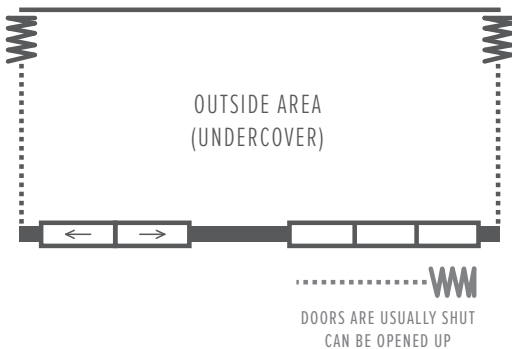

HIGHwater

Located on Level 1, Highwater is our largest space. The room is accessible via lift or stairs, and enjoys both parkland and waterfront views. Highwater leads out to our undercover Terrace, which can also be reserved to make the perfect alfresco function experience for your guests.

SPECIFICATIONS

- 288 square metres
- Ceiling height 3.6 metres
- Theatre style 180
- Classroom 100
- Cocktail 200
- Banquet 140

PADDLESroom

This private ground floor room is perfect for smaller gatherings and a favourite with our conference groups.

SPECIFICATIONS

- 107 square metres
- Ceiling height 2.5 metres
- Theatre style 50
- Classroom 30
- Cocktail 60
- Banquet 40

MIDDLEterrace

Our waterfront terrace is very popular with our patrons and guests providing a great atmosphere and fantastic views of the Cooks River.

SPECIFICATIONS

- 62 square metres
- Ceiling height 3.5 metres
- Cocktail 60
- Banquet 40