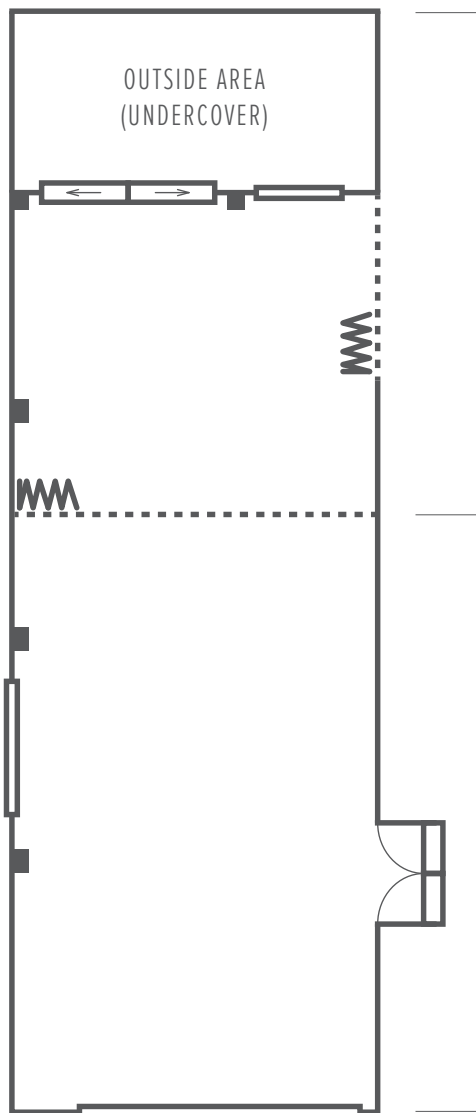

CAPTAINS room

Located on Level 1, the Captain's Room is our largest space. The room is accessible via lift or stairs, and enjoys both parkland and waterfront views. The Captain's room leads out to our undercover Terrace, which can also be reserved to make the perfect alfresco function experience for your guests.

SPECIFICATIONS

- 212 square metres
- Ceiling height 3.6 metres
- Theatre style 180
- Classroom 100
- Cocktail 180
- Banquet 120

PADDLESroom

This private ground floor room is perfect for smaller gatherings and a favourite with our conference groups.

SPECIFICATIONS

- 107 square metres
- Ceiling height 2.5 metres
- Theatre style 50
- Classroom 30
- Cocktail 60
- Banquet 40

AIRPORTterrace

Our waterfront terrace is very popular with our patrons and guests providing a great atmosphere and fantastic views of the Cooks River.

SPECIFICATIONS

- 68 square metres
- Ceiling height 3.5 metres
- Cocktail 60
- Banquet 40